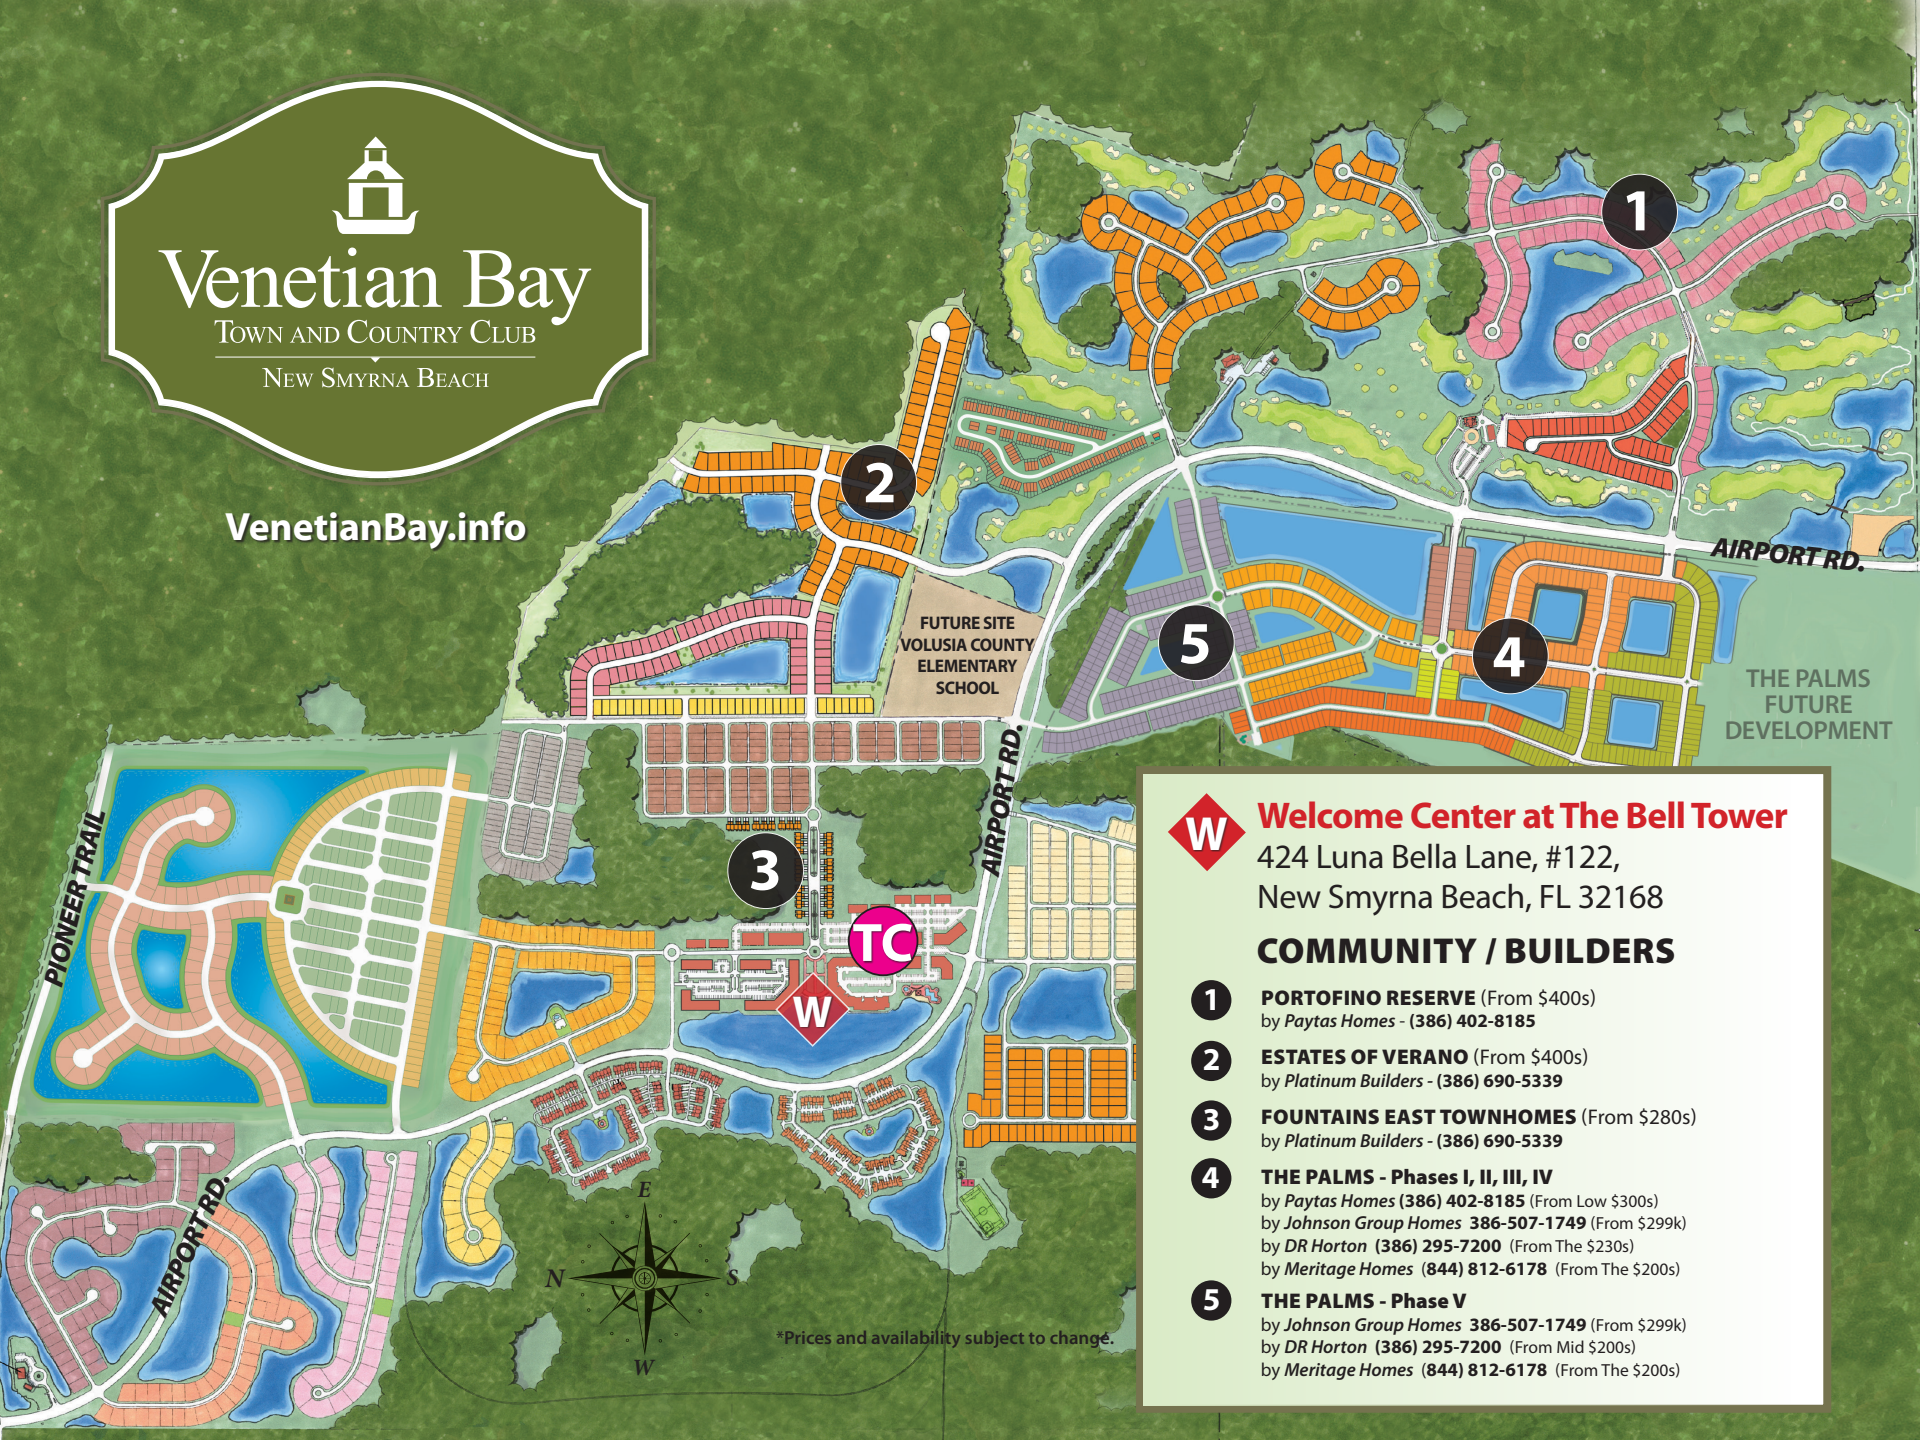

Venetian Bay

TOWN AND COUNTRY CLUB

NEW SMYRNA BEACH

VenetianBay.info

FUTURE SITE
VOLUSIA COUNTY
ELEMENTARY
SCHOOL

THE PALMS
FUTURE
DEVELOPMENT

Welcome Center at The Bell Tower

424 Luna Bella Lane, #122,
New Smyrna Beach, FL 32168